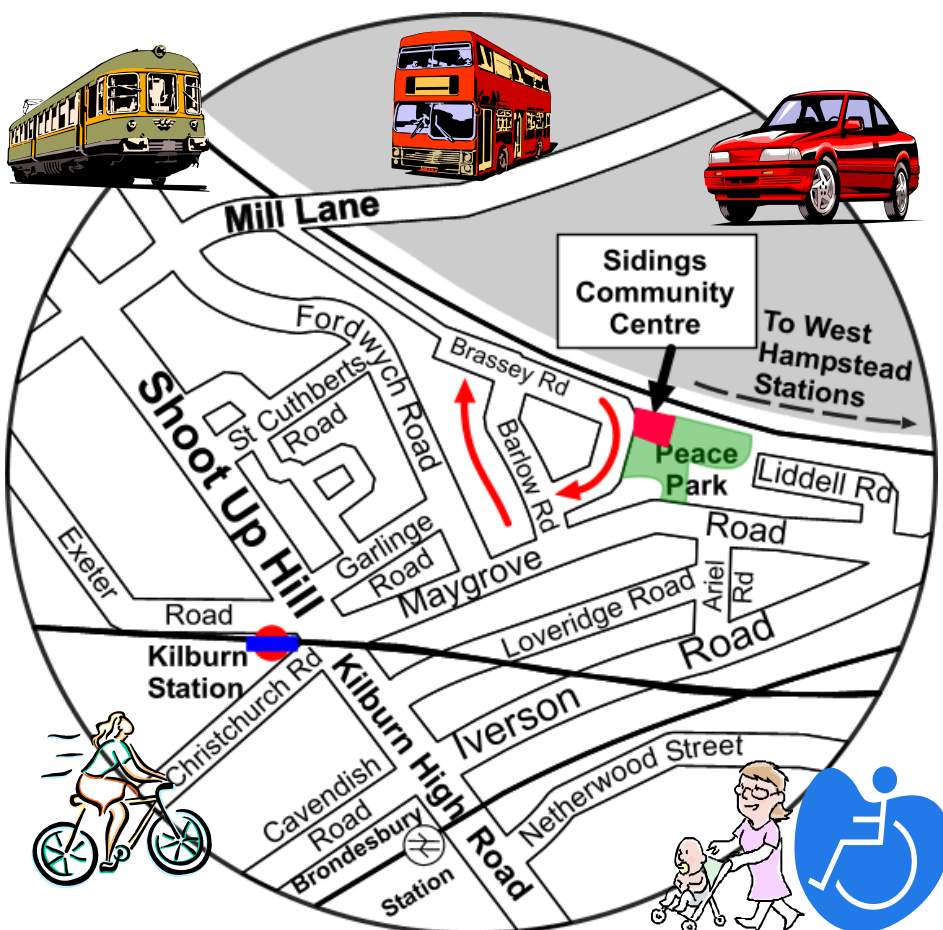

Come to the Open Day and meet the tutors and staff, register your child, have some lunch, take part in an activity.

Sidings is located at...
150 Brassey Road
(Off Maygrove Road)
Kilburn London NW6 2BA

☎ 020 7625 6260